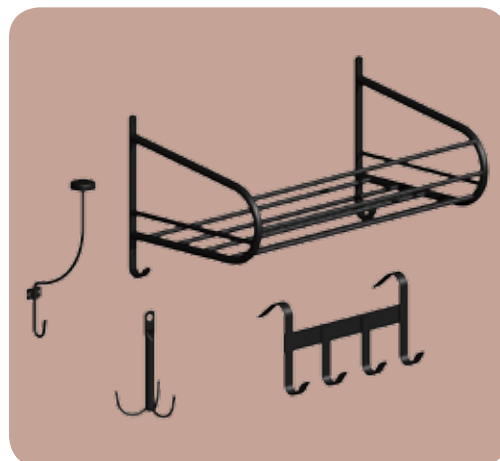

### TACK ROOM KIT - BASIC

Consisting of: 1 No. Bridle rack, 1 No. Standard saddle rack, 1 No. Hook set and 1 No. Tall saddle display stand.

#### CODE

1205-1001

#### FINISH

Black, Red

**TACK ROOM KIT - ADD ON 1**

Consisting of: 1 No. Handy hanger, 1 No. Luggage rack (black only), 1 No. Helmet hanger (black only) and 1 No. Cleaning hook.

CODE	FINISH
1205-1002	Black, Red

**TACK ROOM KIT - ADD ON 2**

Consisting of: 1 No. 3 Arm rug rail, 1 No. Head collar hook and 1 No. Wall mounted wellington boot holder (black only).

CODE	FINISH
1205-1003	Black, Red

**YARD KIT - BASIC**

Consisting of: 1 No. Twin wheel wheelbarrow, 1 No. 18" Bass broom, 1 No. Chip fork and 1 No. Plastic shovel