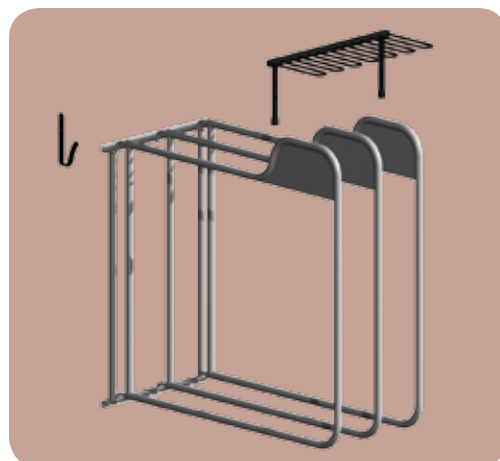

### TACK ROOM KIT - BASIC

Consisting of: 1 No. Bridle rack, 1 No. Standard saddle rack, 1 No. Hook set and 1 No. Tall saddle display stand.

#### FINISH

Black, Red

**TACK ROOM KIT - ADD ON 1**

Consisting of: 1 No. Handy hanger, 1 No. Luggage rack (black only), 1 No. Helmet hanger (black only) and 1 No. Cleaning hook.

CODE	FINISH
1205-1002	Black, Red

**TACK ROOM KIT - ADD ON 2**

Consisting of: 1 No. 3 Arm rug rail, 1 No. Head collar hook and 1 No. Wall mounted wellington boot holder (black only).

CODE	FINISH
1205-1003	Black, Red

**YARD KIT - BASIC**

Consisting of: 1 No. Twin wheel wheelbarrow, 1 No. 18" Bass broom, 1 No. Chip fork and 1 No. Plastic shovel