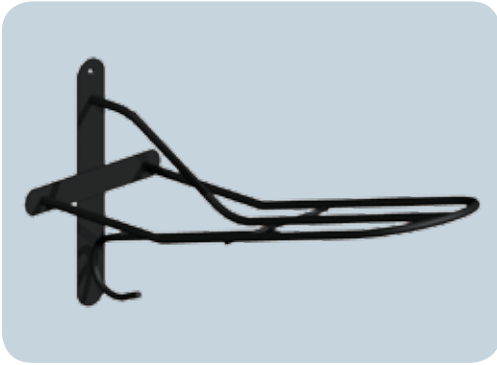

SADDLE RACKS

SADDLE RACKS

This popular and versatile saddle rack will fit anywhere. Our saddle rack is constructed from extra thick tubing and supports. Available in a variety of colours.

CODE

912-0543

FOLDING SADDLE RACK

Our strong and durable saddle rack can be folded against the wall when not in use, reducing space.

CODE

925-0583

FINISH

Black, Red

FOLDING SADDLE RACK (POLE TYPE)

Our folding saddle rack is simple to use. The pole folds against the wall when not in use and is held in place by the wall bracket.

CODE

933-0463

FINISH

Black, Red, Pink, Purple

HOOK OVER SADDLE RACK

This portable saddle rack, complete with two arms and a bridle hook, will fit over any fence or gate. Very versatile.

CODE

940-5403

FINISH

Black

CLIP-ON SADDLE RACK

These saddle racks clip in or out of the wall clips provided. Very practical and available in two or three arm versions.

CODE

939-4503

DESCRIPTION

Double clip-on saddle rack