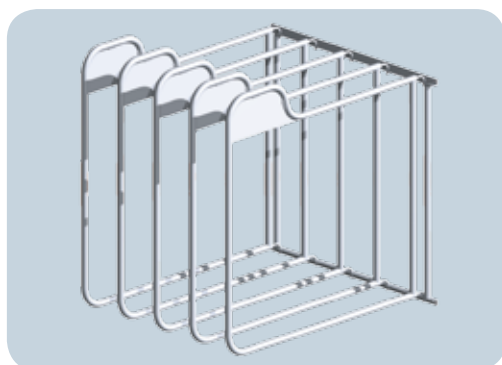

CODE
913-0113

SADDLE DISPLAY STAND

Designed to hold a saddle. This product has stable but detachable legs for easier transportation. Powder coated. 2 sizes available: tall or short.

CODE	SIZE	FINISH
914-0653	Short	Black
914-0843	Tall	Black, Blue, Pink, Purple, Red

HANGERS AND HOOKS

RUG RAIL

This heavy duty product is for hanging horse rugs etc. Tubular steel construction with incorporated hooks.

CODE

930-0913

FINISH

Black, Red

RUG HANGER

Our strong tubular rug rail is always popular. Can be screwed to a wall in any suitable location. Folds back for convenient storage. Available in three arm or five arm.

CODE

945-3002

SIZE

Three arm

FINISH

Galvanised