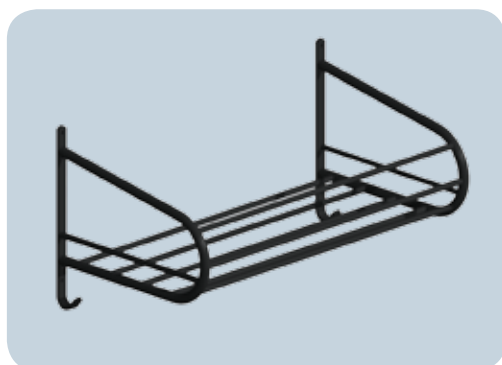

945-5002

Five arm

Galvanised

BLANKET HANGER AND RAIL

This innovative, versatile and effective rug hanging system allows you to store, display or dry up to 20 rugs in a very compact but accessible way. The horizontal bars enable this hanger to be used for small items such as Numnahs and Saddle Pads. Galvanised finish.

CODE

947-0002

DESCRIPTION

Blanket hanger rail

SIZE

1100 x 500mm

947-1002

Blanket hanger