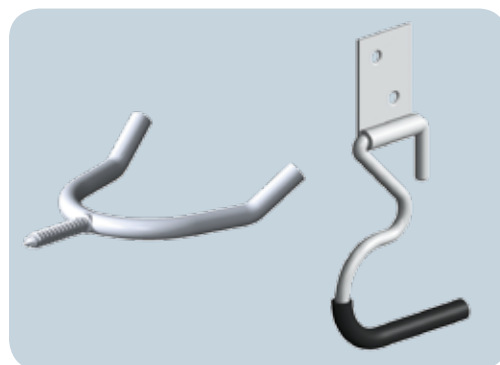

FINISH

Black

950-2003

Portable Wellington rack

Black

TOOL HOLDER

We offer two types of tool holder. A versatile screw in type which can be fixed in any suitable location, in sets of 5. The 'Saddlers' tool hook is an original design. Simply slide the tool handle up behind the bottom of the hook and the rubber sleeve grips immediately. Screw fixing holes.

CODE

952-0702

DESCRIPTION

Screw in tool holder - Pack of 5

FINISH

BZP

952-1502

'Saddlers' tool holder

BZP

DISPLAY RING

These popular products are ideal for displaying or hanging bridles or leather work. Simply clip together, available with or without a hook.

CODE

951-1502

DESCRIPTION

Display ring without hook