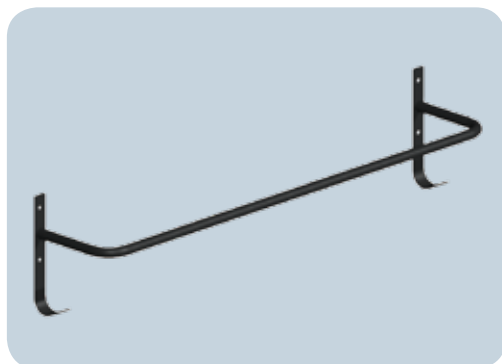

CODE	FINISH
924-0233	Black, Red

STANDARD HOOK SET

A general purpose hook set supplied in a pack of five.

CODE	FINISH
943-1003	Black, Red

BRIDLE RACK

Our popular bridle rack will hold a full bridle set. This heavy duty version is available in a variety of colours.

CODE
913-0113

SADDLE DISPLAY STAND

Designed to hold a saddle. This product has stable but detachable legs for easier transportation. Powder coated. 2 sizes available: tall or short.

CODE	SIZE	FINISH
914-0653	Short	Black
914-0843	Tall	Black, Blue, Pink, Purple, Red

HANGERS AND HOOKS

RUG RAIL

This heavy duty product is for hanging horse rugs etc. Tubular steel construction with incorporated hooks.

CODE

930-0913

FINISH

Black, Red

RUG HANGER

Our strong tubular rug rail is always popular. Can be screwed to a wall in any suitable location. Folds back for convenient storage. Available in three arm or five arm.

CODE

945-3002

SIZE

Three arm

FINISH

Galvanised