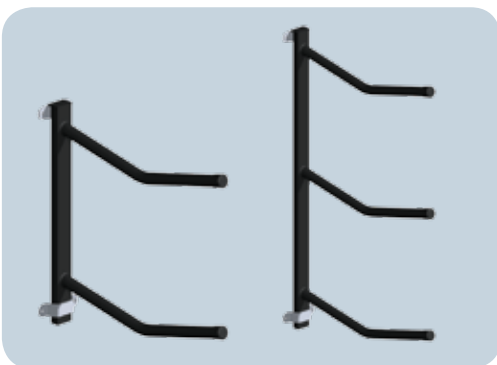

Our strong and durable saddle rack can be folded against the wall when not in use, reducing space.

CODE

925-0583

FINISH

Black, Red

FOLDING SADDLE RACK (POLE TYPE)

Our folding saddle rack is simple to use. The pole folds against the wall when not in use and is held in place by the wall bracket.

CODE

933-0463

FINISH

Black, Red, Pink, Purple

HOOK OVER SADDLE RACK

This portable saddle rack, complete with two arms and a bridle hook, will fit over any fence or gate. Very versatile.

CODE

940-5403

FINISH

Black

CLIP-ON SADDLE RACK

These saddle racks clip in or out of the wall clips provided. Very practical and available in two or three arm versions.

CODE

939-4503

DESCRIPTION

Double clip-on saddle rack

939-7003

Triple clip-on saddle rack

HANGERS AND HOOKS

HANDY HANGER

Our useful four hook hanger will hook over a fence or gate.

CODE	FINISH
927-0363	Black, Red

HEAD COLLAR HOOK

A large hook with a variety of uses.