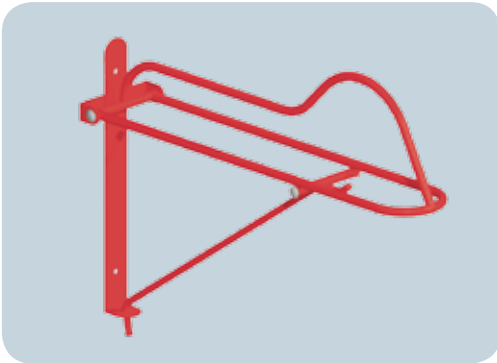

SADDLE RACKS

SADDLE RACKS

This popular and versatile saddle rack will fit anywhere. Our saddle rack is constructed from extra thick tubing and supports. Available in a variety of colours.

CODE

912-0543

FOLDING SADDLE RACK

Our strong and durable saddle rack can be folded against the wall when not in use, reducing space.

CODE

925-0583

FINISH

Black, Red

FOLDING SADDLE RACK (POLE TYPE)

Our folding saddle rack is simple to use. The pole folds against the wall when not in use and is held in place by the wall bracket.

CODE

933-0463

FINISH

Black, Red, Pink, Purple

HOOK OVER SADDLE RACK

This portable saddle rack, complete with two arms and a bridle hook, will fit over any fence or gate. Very versatile.

CODE

940-5403

FINISH

Black

CLIP-ON SADDLE RACK

These saddle racks clip in or out of the wall clips provided. Very practical and available in two or three arm versions.

CODE

939-4503

DESCRIPTION

Double clip-on saddle rack